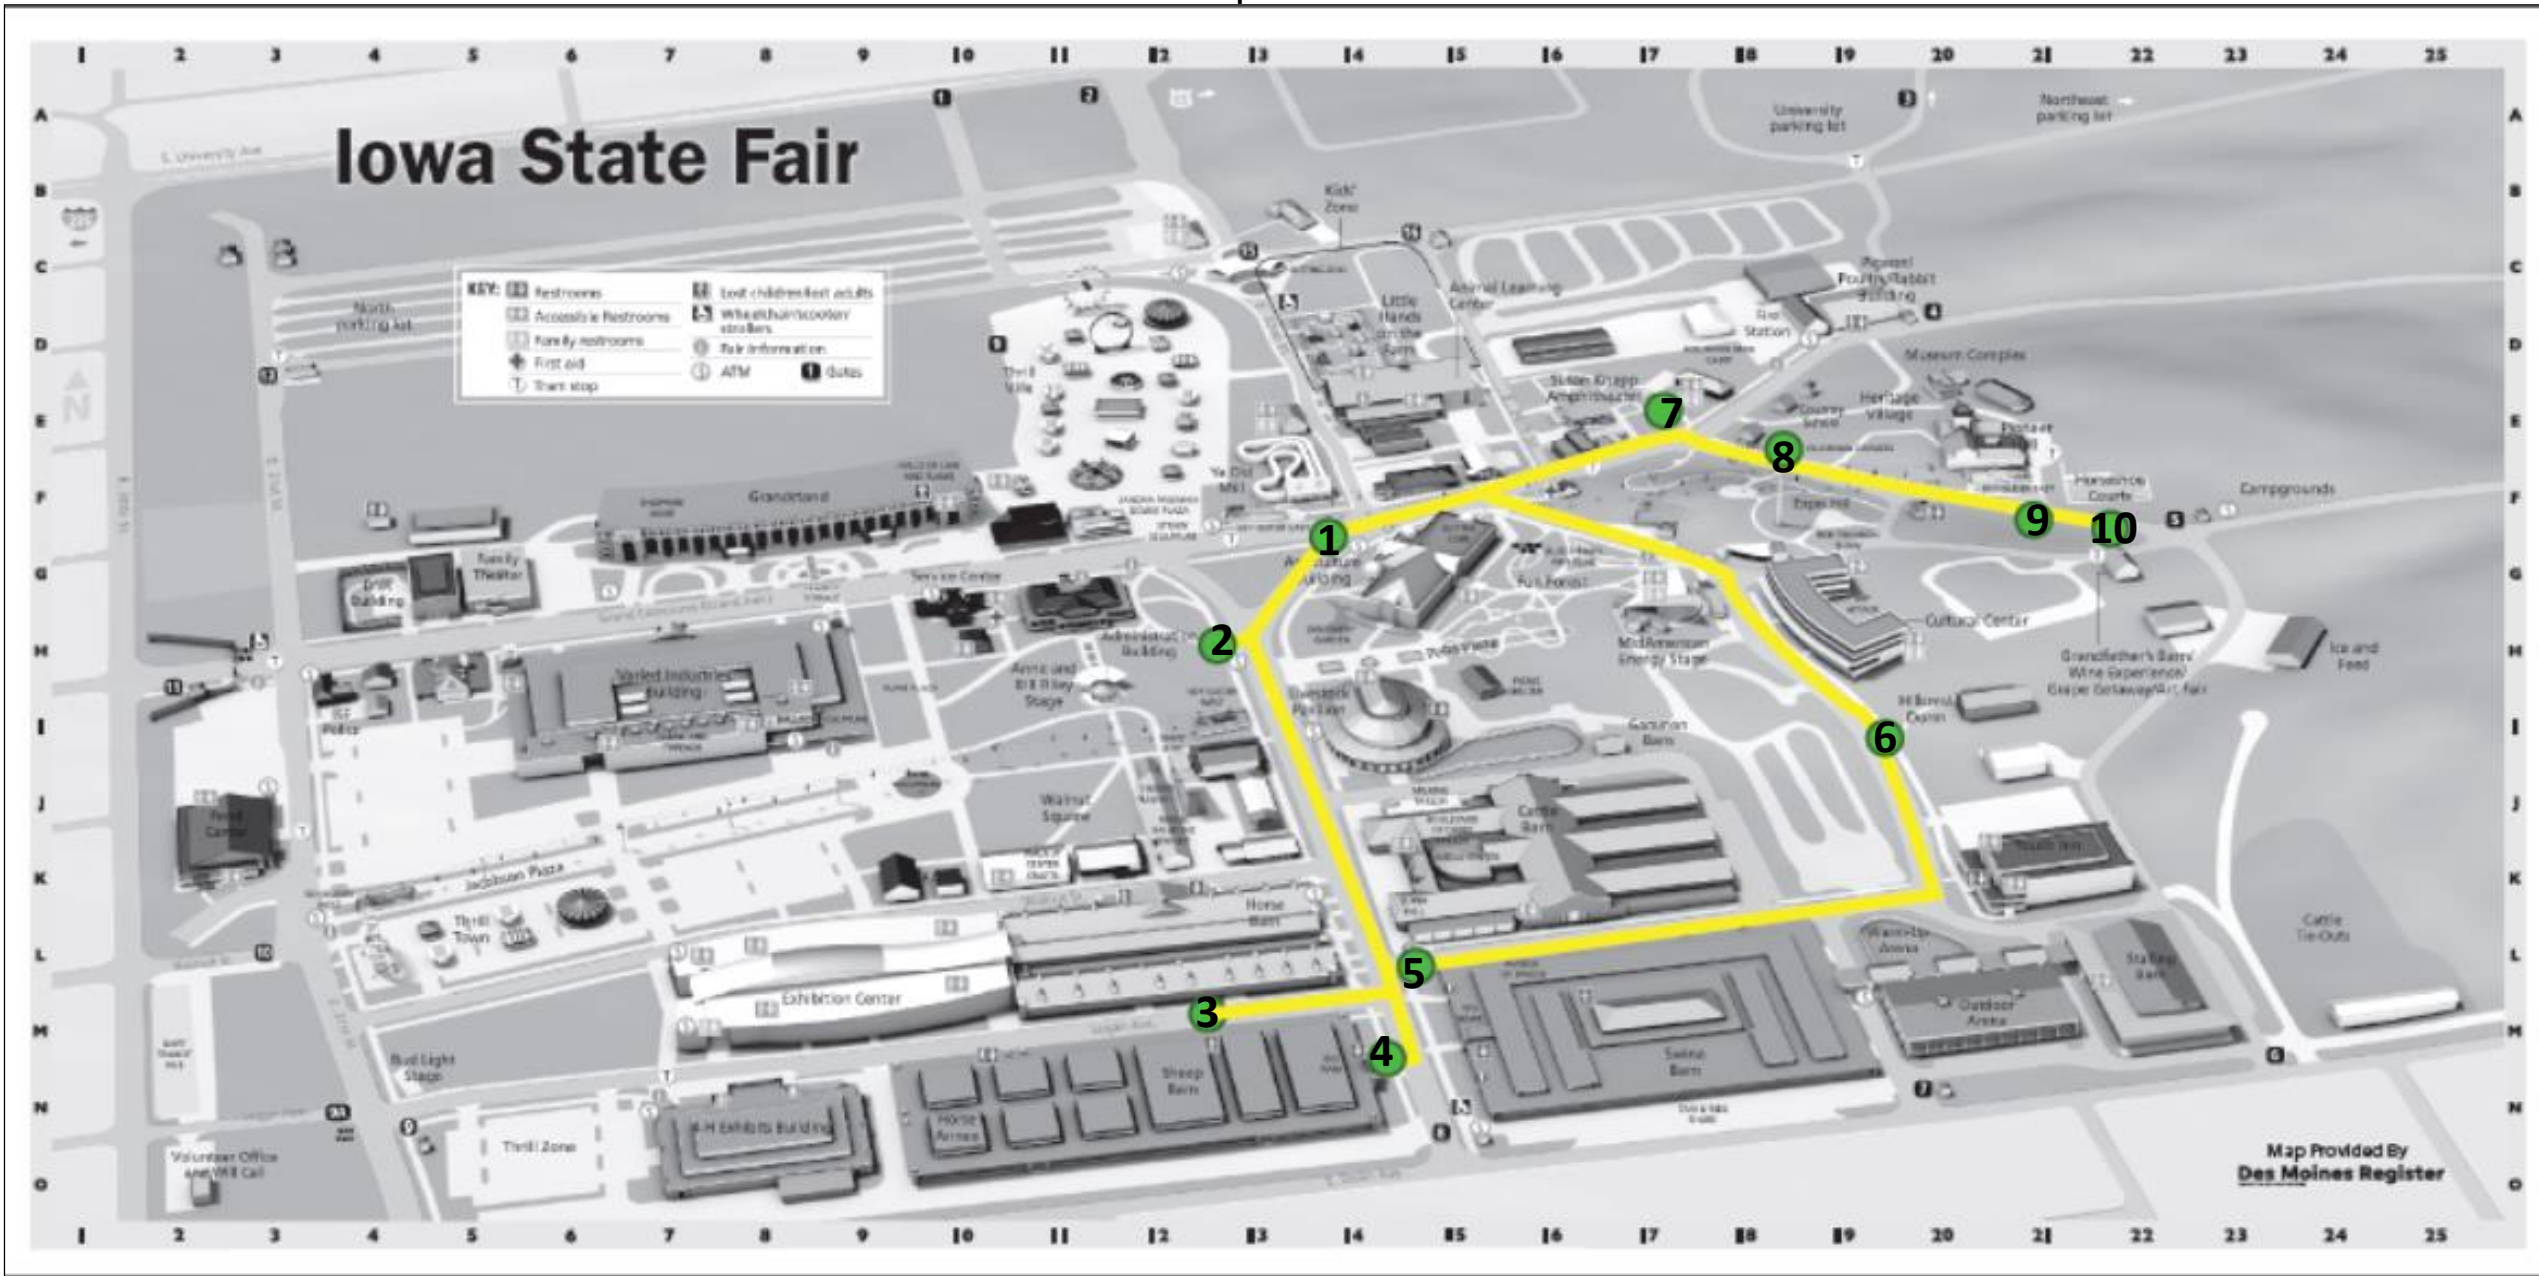

Iowa Woodland Owner Association - Interpretive Trail Iowa State Fair Ground Trees

Identify each numbered tree

Iowa Woodlands Owners Association

Interpretive Trail Iowa State Fair Ground Trees

Get on the trail to learning of select Trees on the Grounds of the Iowa State Fair. This unique adventure will take you on a journey exploring some of the great trees of Iowa. Not only are the trees marked for easy identification they also have a QR Code, that when scanned, will provide detailed information and pictures on each tree.

Length of trail 1.2 miles

For more information on how you can become involved with woodland management and the IWOA go to <http://iowawoodlandowners.org>